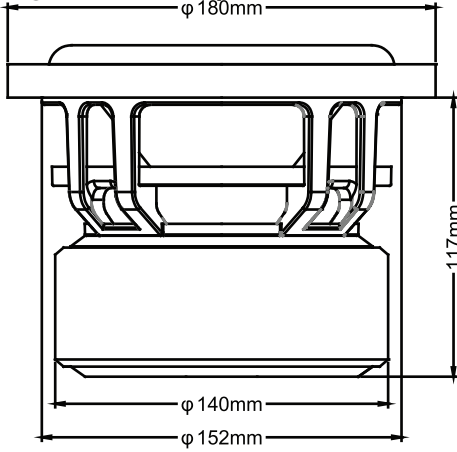

SWEET LIKE DANISH

MODEL: RAGE6 / RAGE8

MODEL:	RAGE6D2	RAGE8D2	RAGE8D4
Sensitivity:	86.2 dB	84.1 dB	82.2 dB
Nominal Impedance:	Dual 2 Ω	Dual 2 Ω	Dual 4 Ω
DC Resistance (DC):	1.9 Ω	1.9 Ω	3.2 Ω
Voice Coil Dim:	2"	2"	2"
Power Handling*:	350 Watts	500 Watts	500 Watts
Peak Dynamic Power:	700 Watts	1000 Watts	1000 Watts
XMAX one way (mm):	15	15	15
VAS:	3.7 L	5.8 L	5 L
FS:	44.1 Hz	38.7 Hz	40.9 Hz
QES:	0.53	0.52	0.56
QMS:	6.17	6.09	5.64
QTS:	0.488	0.479	0.5
CMS:	120 um/N	110 um/N	110 um/N
MMS:	102.5 g	145 g	129.7 g
BL²/RE:	54.7	69.2	61.3
Magnet:	140 Oz	175 Oz	175 Oz
Displacement:	1.6 L / .056 cu.ft	2.5 L / .088 cu.ft	2.5 L / .088 cu.ft

TYPE	ENCLOSURE SUGGESTIONS			
	SEALED	PORTED COMPACT	PORTED	BP 4TH
RAGE6D2	5 L / .178 cu.ft Qtc 0.405	12 L / .42 cu.ft P: 2" L: 9.43" / 24 cm FB: 42 Hz	18 L / .636 cu.ft P: 3" L: 14.17" / 36 cm FB: 42 Hz	3:1 Ratio
RAGE8D2	7.6 L / .269 cu.ft Qtc 0.48	15 L / 0.53 cu.ft P: 2" L: 7.16" / 18.2 cm FB: 42 Hz	28 L / 0.989 cu.ft P.A. 7.75 sq.in L: 13.34" / 33.9 cm FB: 38 Hz	3:1 Ratio
RAGE8D4	7.6 L / .269 cu.ft Qtc 0.513	15 L / 0.53 cu.ft P: 2" L: 7.16" / 18.2 cm FB: 42 Hz	28 L / 0.989 cu.ft P.A. 7.75 sq.in L: 13.34" / 33.9 cm FB: 38 Hz	3:1 Ratio