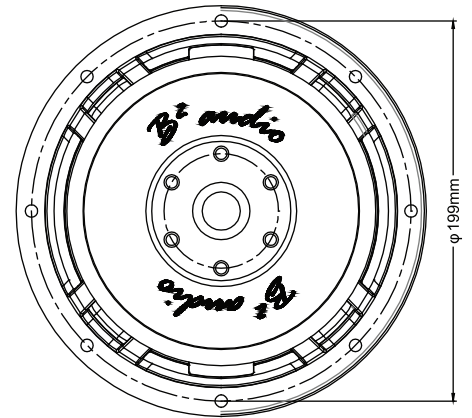

SWEET LIKE DANISH

MODEL: RAGE6 / RAGE8

MODEL:	RAGE6D2	RAGE8D2	RAGE8D4
Sensitivity:	86.2 dB	84.1 dB	82.2 dB
Nominal Impedance:	Dual 2 Ω	Dual 2 Ω	Dual 4 Ω
DC Resistance (DC):	1.9 Ω	1.9 Ω	3.2 Ω
Voice Coil Dim:	2"	2"	2"
Power Handling*:	350 Watts	500 Watts	500 Watts
Peak Dynamic Power:	700 Watts	1000 Watts	1000 Watts
XMAX one way (mm):	15	15	15
VAS:	3.7 L	5.8 L	5 L
FS:	44.1 Hz	38.7 Hz	40.9 Hz
QES:	0.53	0.52	0.56
QMS:	6.17	6.09	5.64
QTS:	0.488	0.479	0.5
CMS:	120 um/N	110 um/N	110 um/N
MMS:	102.5 g	145 g	129.7 g
BL²/RE:	54.7	69.2	61.3
Magnet:	140 Oz	175 Oz	175 Oz
Displacement:	1.6 L / .056 cu.ft	2.5 L / .088 cu.ft	2.5 L / .088 cu.ft

TYPE	ENCLOSURE SUGGESTIONS			
	SEALED	PORTED COMPACT	PORTED	BP 4TH
RAGE6D2	5 L / .178 cu.ft Qtc 0.405	12 L / .42 cu.ft P: 2" L: 9.43" / 24 cm FB: 42 Hz	18 L / .636 cu.ft P: 3" L: 14.17" / 36 cm FB: 42 Hz	3:1 Ratio
RAGE8D2	7.6 L / .269 cu.ft Qtc 0.48	15 L / 0.53 cu.ft P: 2" L: 7.16" / 18.2 cm FB: 42 Hz	28 L / 0.989 cu.ft P.A. 7.75 sq.in L: 13.34" / 33.9 cm FB: 38 Hz	3:1 Ratio
RAGE8D4	7.6 L / .269 cu.ft Qtc 0.513	15 L / 0.53 cu.ft P: 2" L: 7.16" / 18.2 cm FB: 42 Hz	28 L / 0.989 cu.ft P.A. 7.75 sq.in L: 13.34" / 33.9 cm FB: 38 Hz	3:1 Ratio