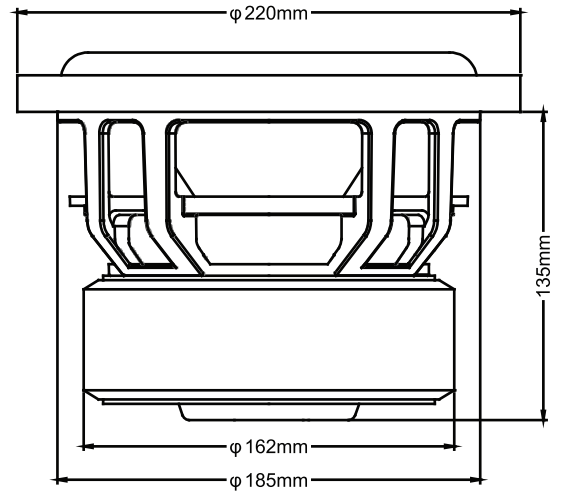

SWEET LIKE DANISH

MODEL: RAGE6 / RAGE8

MODEL:	RAGE6D2	RAGE8D2	RAGE8D4
Sensitivity:	86.2 dB	84.1 dB	82.2 dB
Nominal Impedance:	Dual 2 Ω	Dual 2 Ω	Dual 4 Ω
DC Resistance (DC):	1.9 Ω	1.9 Ω	3.2 Ω
Voice Coil Dim:	2"	2"	2"
Power Handling*:	350 Watts	500 Watts	500 Watts
Peak Dynamic Power:	700 Watts	1000 Watts	1000 Watts
XMAX one way (mm):	15	15	15
VAS:	3.7 L	5.8 L	5 L
FS:	44.1 Hz	38.7 Hz	40.9 Hz
QES:	0.53	0.52	0.56
QMS:	6.17	6.09	5.64
QTS:	0.488	0.479	0.5
CMS:	120 um/N	110 um/N	110 um/N
MMS:	102.5 g	145 g	129.7 g
BL²/RE:	54.7	69.2	61.3
Magnet:	140 Oz	175 Oz	175 Oz
Displacement:	1.6 L / .056 cu.ft	2.5 L / .088 cu.ft	2.5 L / .088 cu.ft

TYPE	ENCLOSURE SUGGESTIONS			
	SEALED	PORTED COMPACT	PORTED	BP 4TH
RAGE6D2	5 L / .178 cu.ft Qtc 0.405	12 L / .42 cu.ft P: 2" L: 9.43" / 24 cm FB: 42 Hz	18 L / .636 cu.ft P: 3" L: 14.17" / 36 cm FB: 42 Hz	3:1 Ratio
RAGE8D2	7.6 L / .269 cu.ft Qtc 0.48	15 L / 0.53 cu.ft P: 2" L: 7.16" / 18.2 cm FB: 42 Hz	28 L / 0.989 cu.ft P.A. 7.75 sq.in L: 13.34" / 33.9 cm FB: 38 Hz	3:1 Ratio
RAGE8D4	7.6 L / .269 cu.ft Qtc 0.513	15 L / 0.53 cu.ft P: 2" L: 7.16" / 18.2 cm FB: 42 Hz	28 L / 0.989 cu.ft P.A. 7.75 sq.in L: 13.34" / 33.9 cm FB: 38 Hz	3:1 Ratio